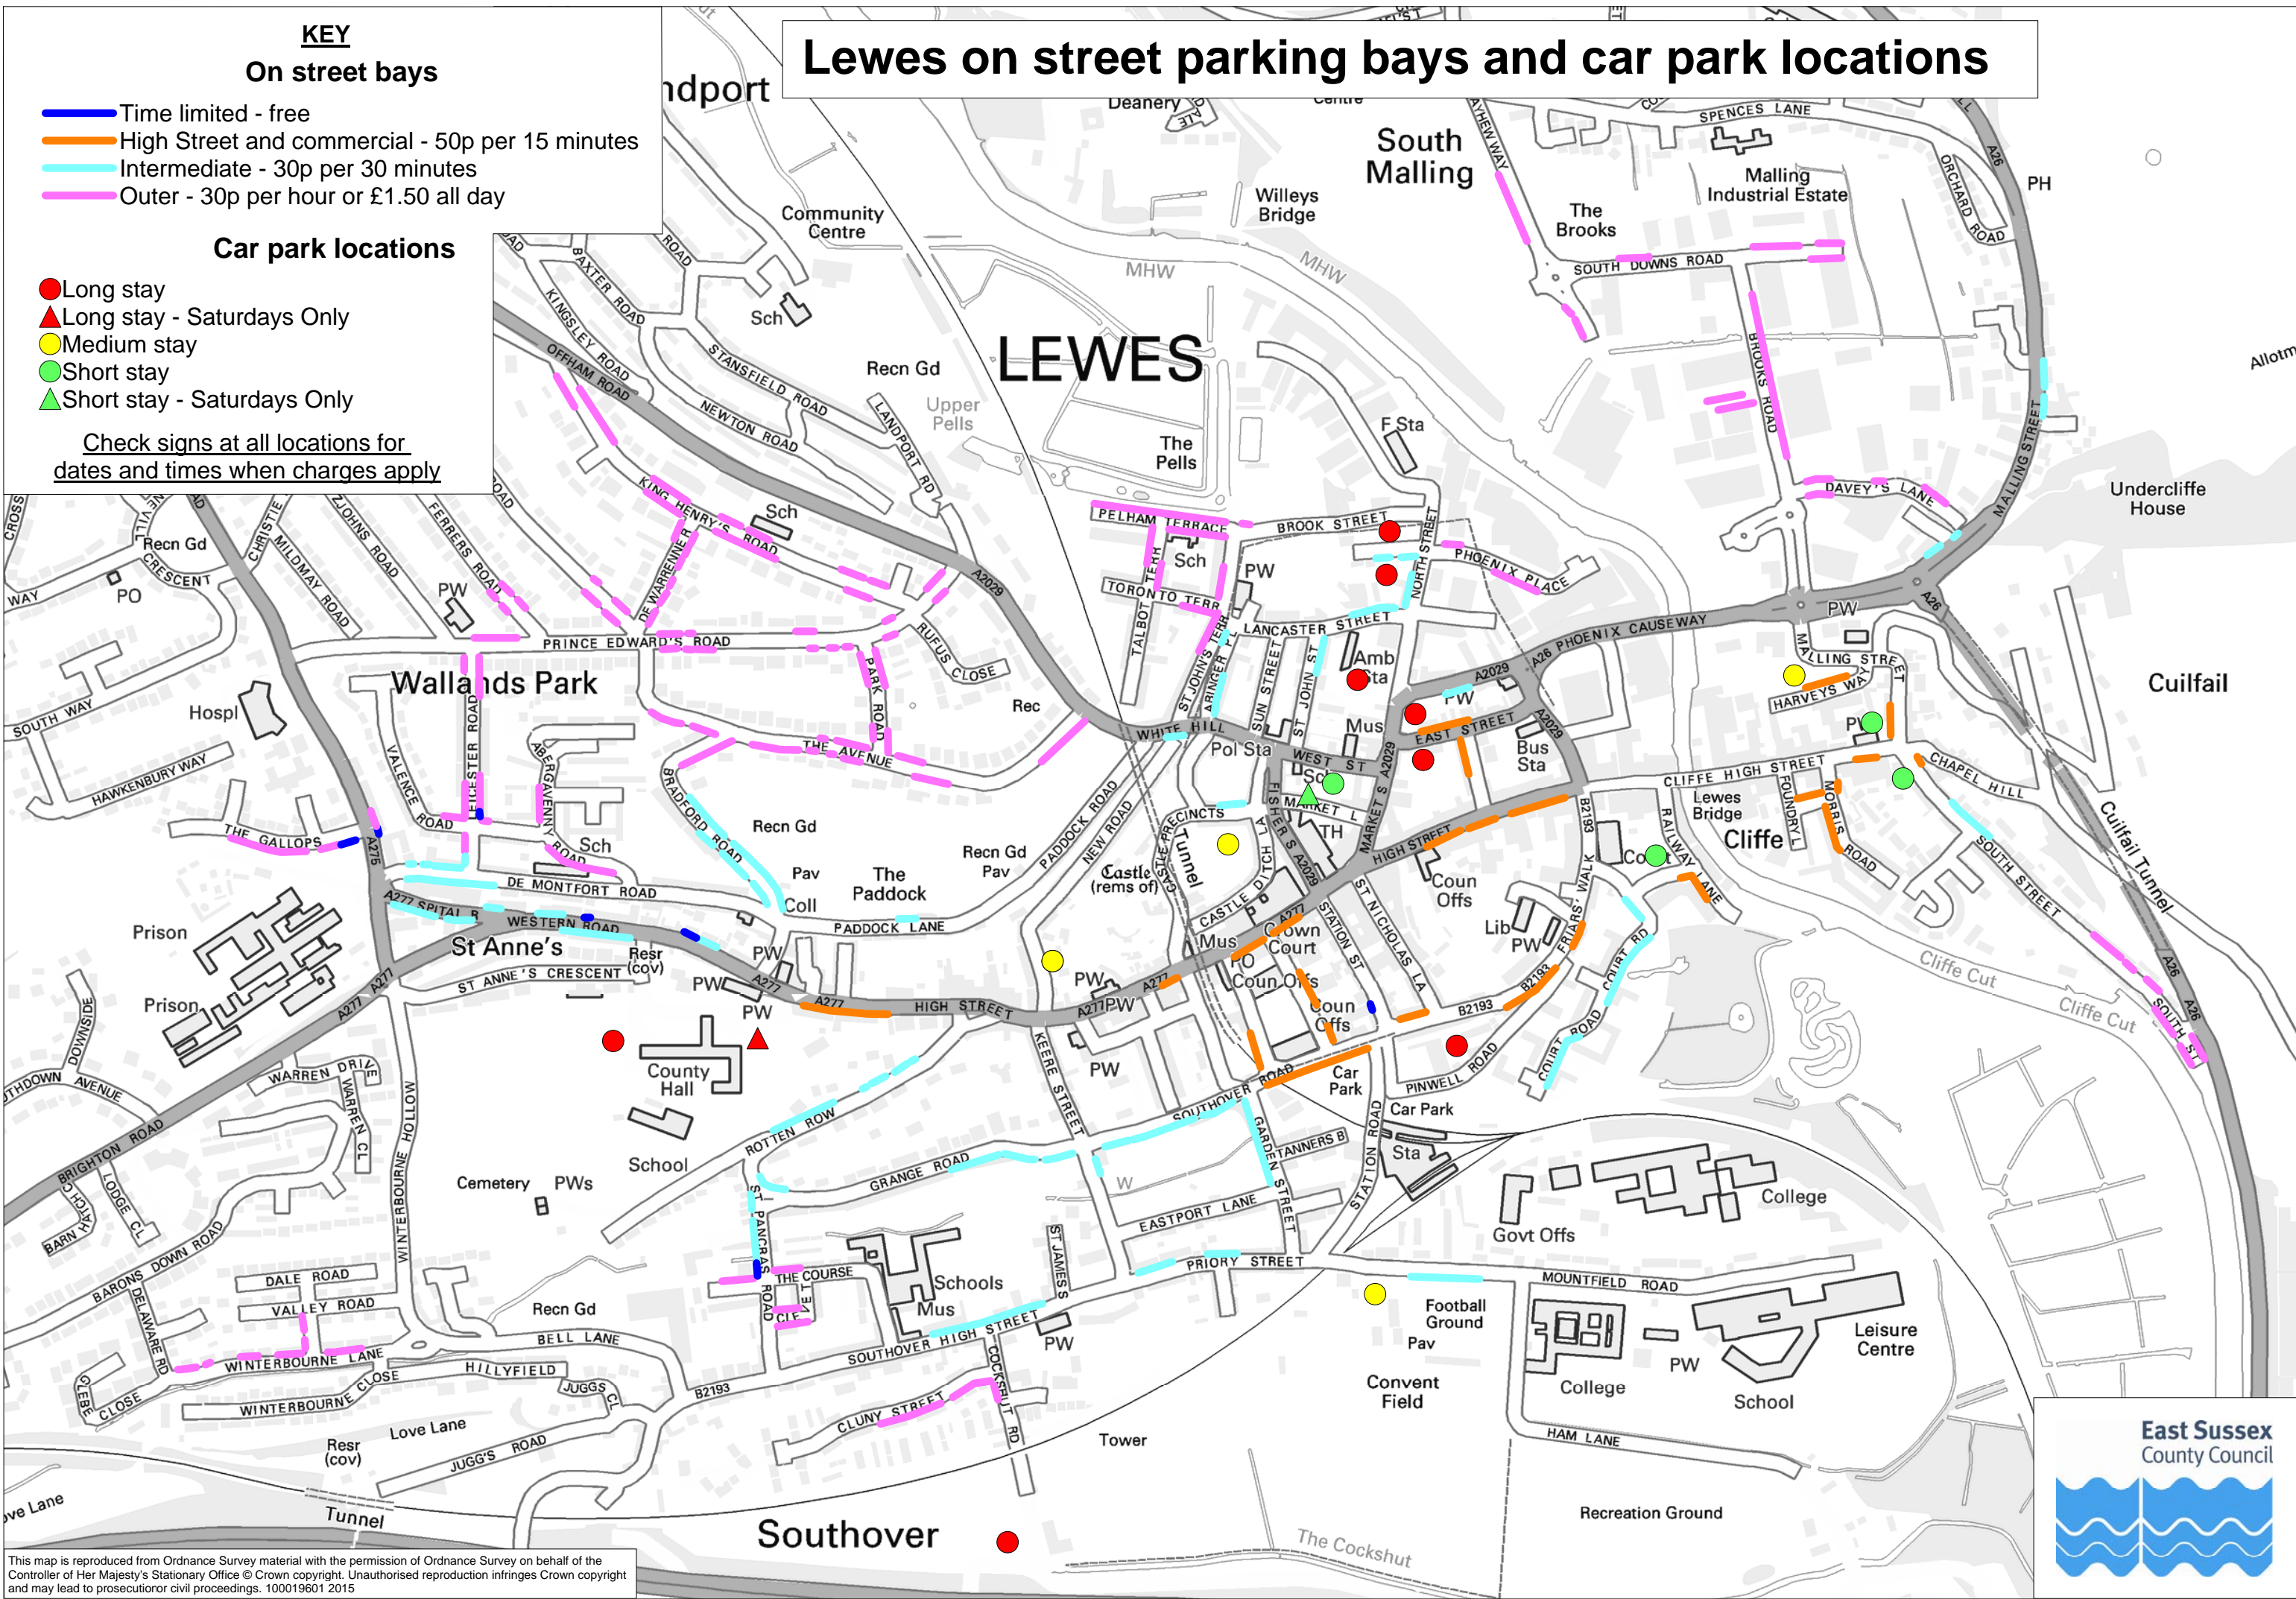

Lewes on street parking bays and car park locations

KEY

On street bays

- Time limited - free
- High Street and commercial - 50p per 15 minutes
- Intermediate - 30p per 30 minutes
- Outer - 30p per hour or £1.50 all day

Car park locations

- Long stay
- ▲ Long stay - Saturdays Only
- Medium stay
- Short stay
- ▲ Short stay - Saturdays Only

Check signs at all locations for dates and times when charges apply

This map is reproduced from Ordnance Survey material with the permission of Ordnance Survey on behalf of the Controller of Her Majesty's Stationary Office © Crown copyright. Unauthorised reproduction infringes Crown copyright and may lead to prosecution or civil proceedings. 100019601 2015