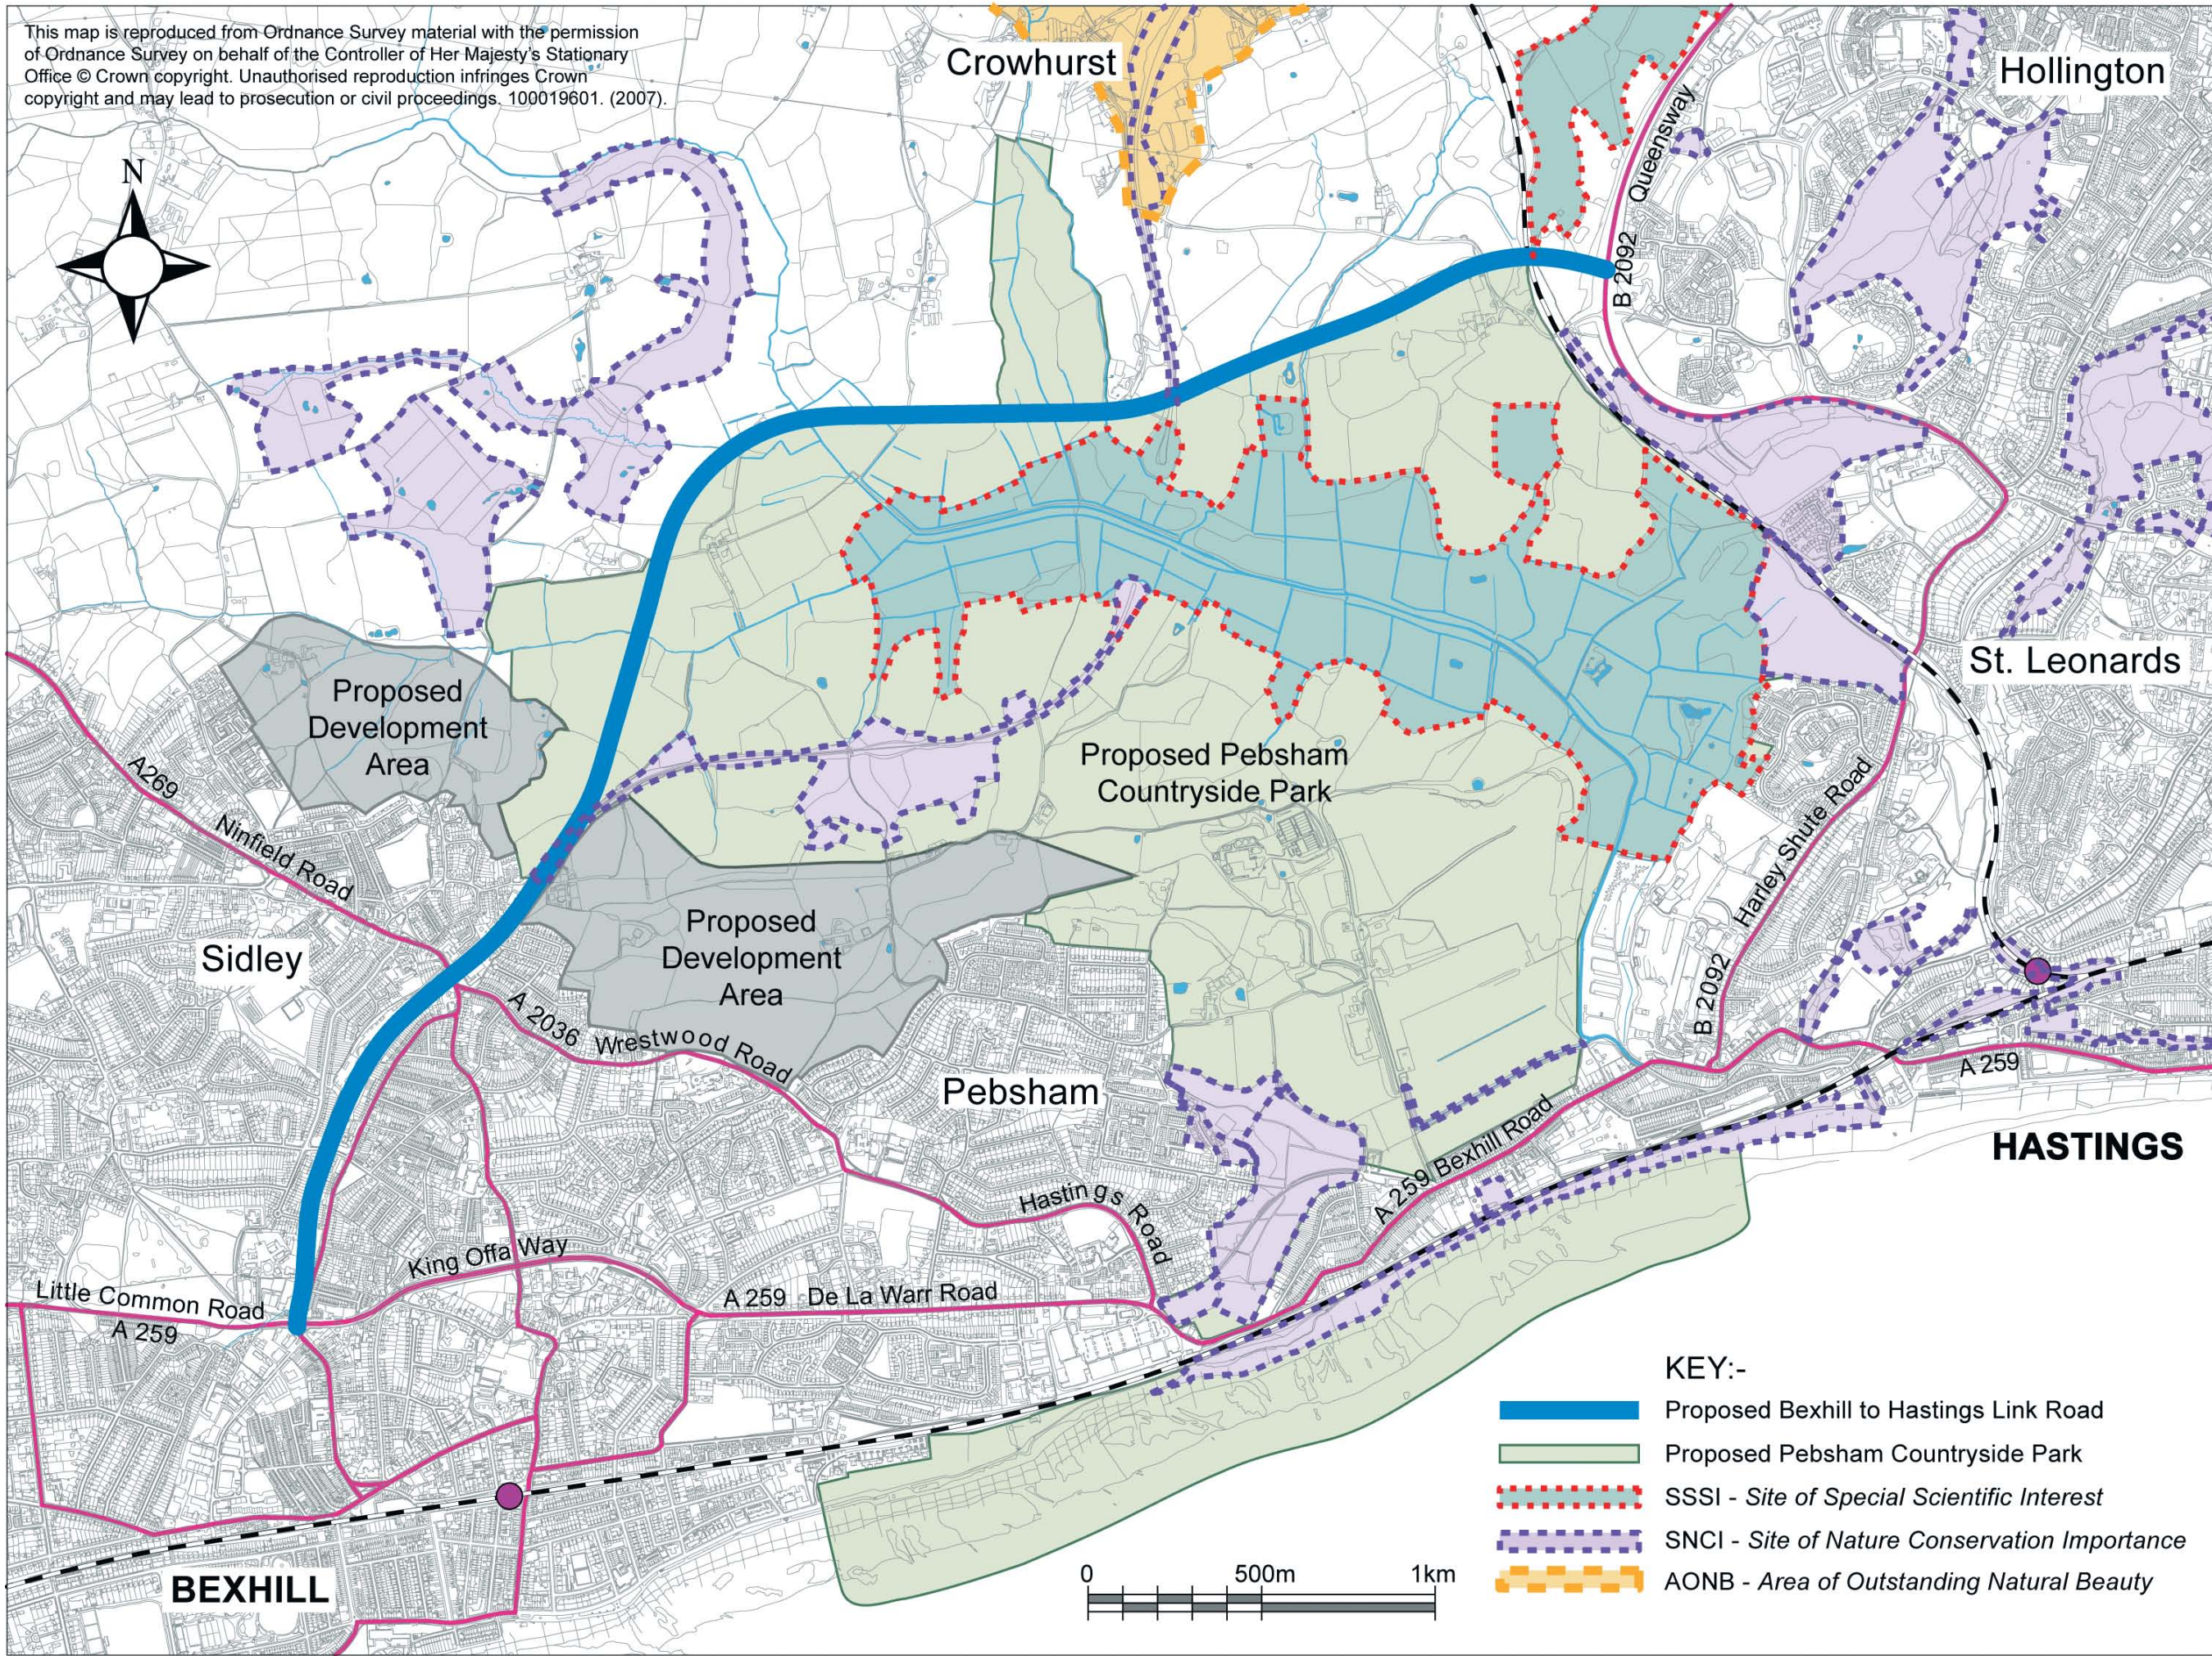

This map is reproduced from Ordnance Survey material with the permission of Ordnance Survey on behalf of the Controller of Her Majesty's Stationary Office © Crown copyright. Unauthorised reproduction infringes Crown copyright and may lead to prosecution or civil proceedings. 100019601. (2007).

- KEY:-**
- Proposed Bexhill to Hastings Link Road
 - Proposed Pebsham Countryside Park
 - SSSI - Site of Special Scientific Interest
 - SNCI - Site of Nature Conservation Importance
 - AONB - Area of Outstanding Natural Beauty